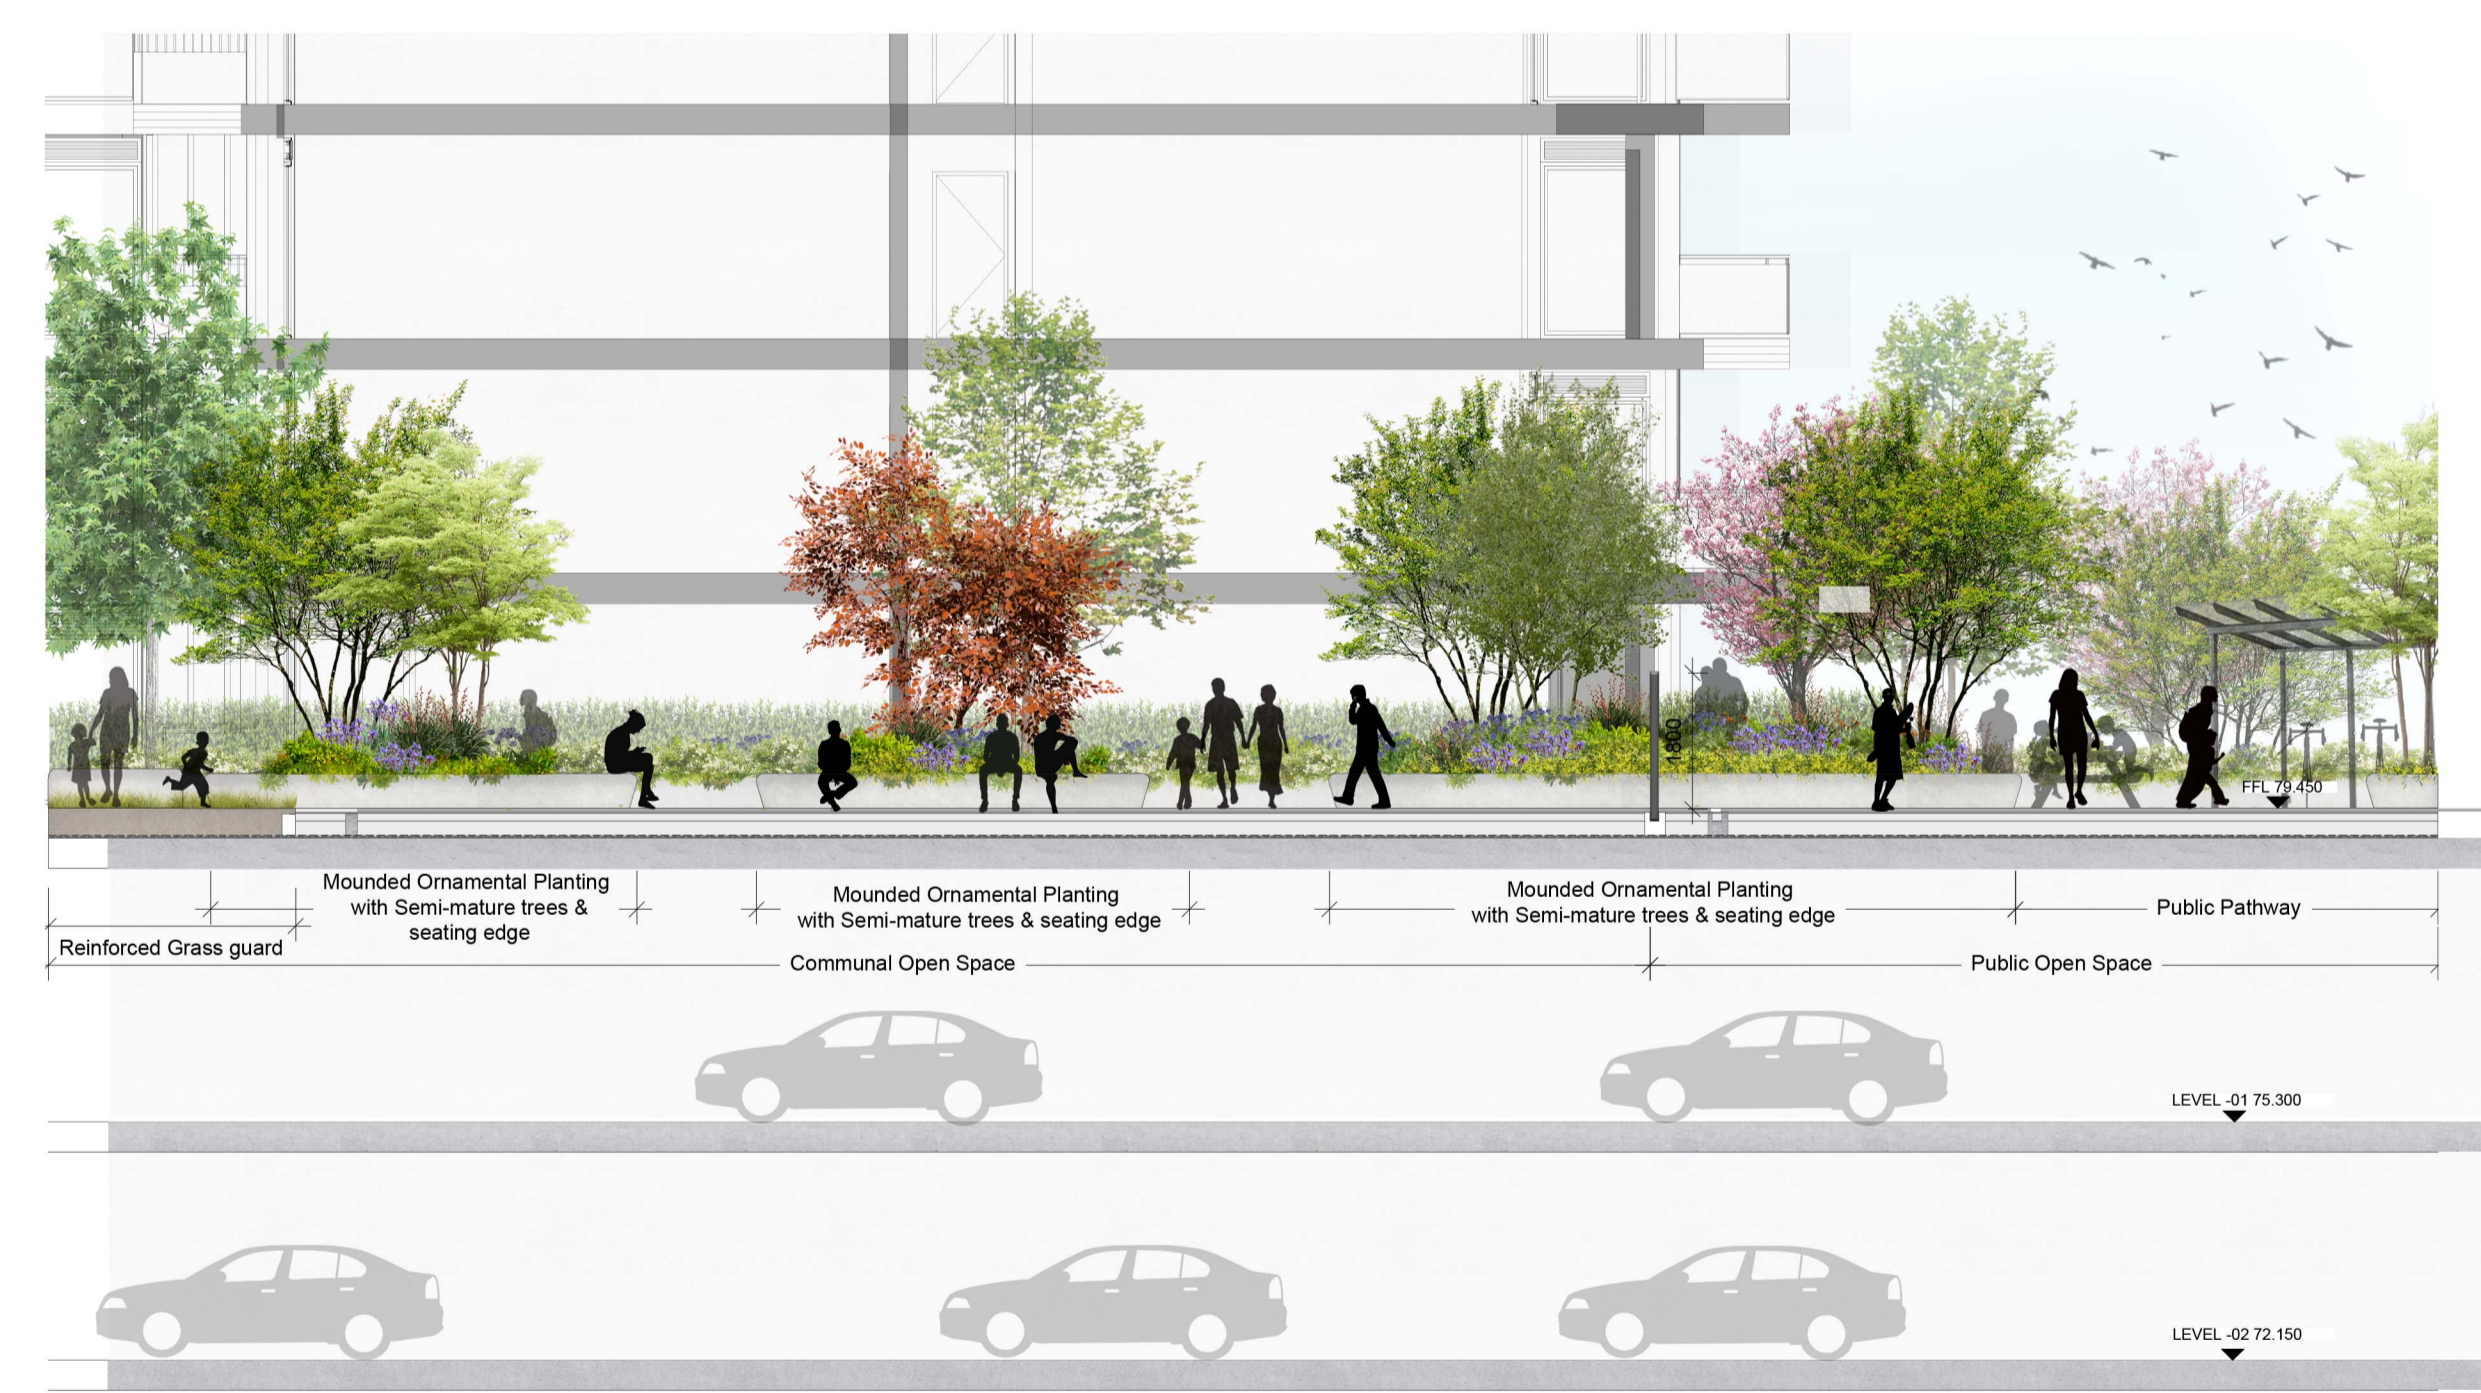

03 Landscape Section 3
scale 1:100 @A1