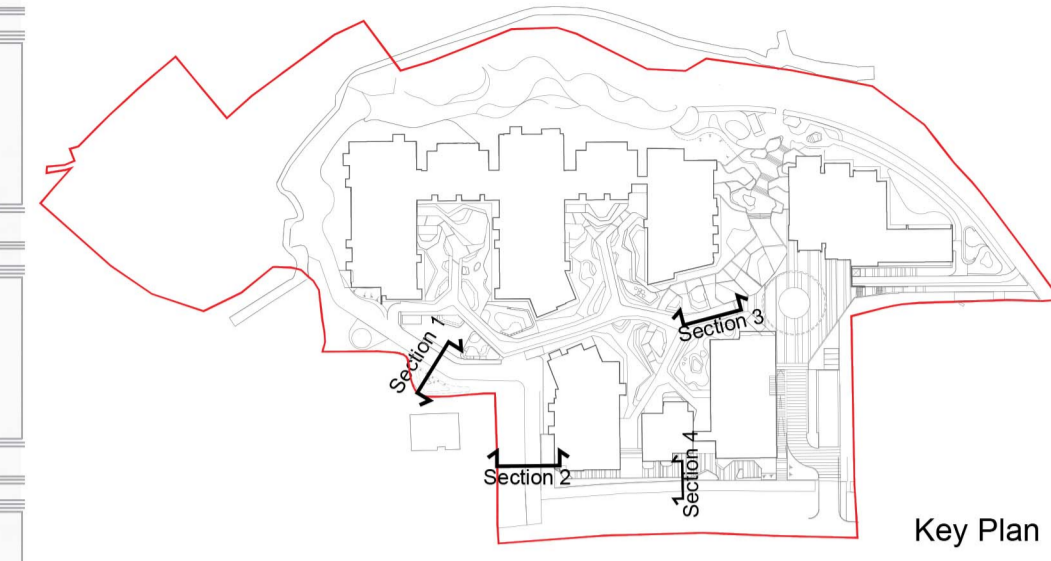

01 Landscape Section 1
scale 1:50 @A1